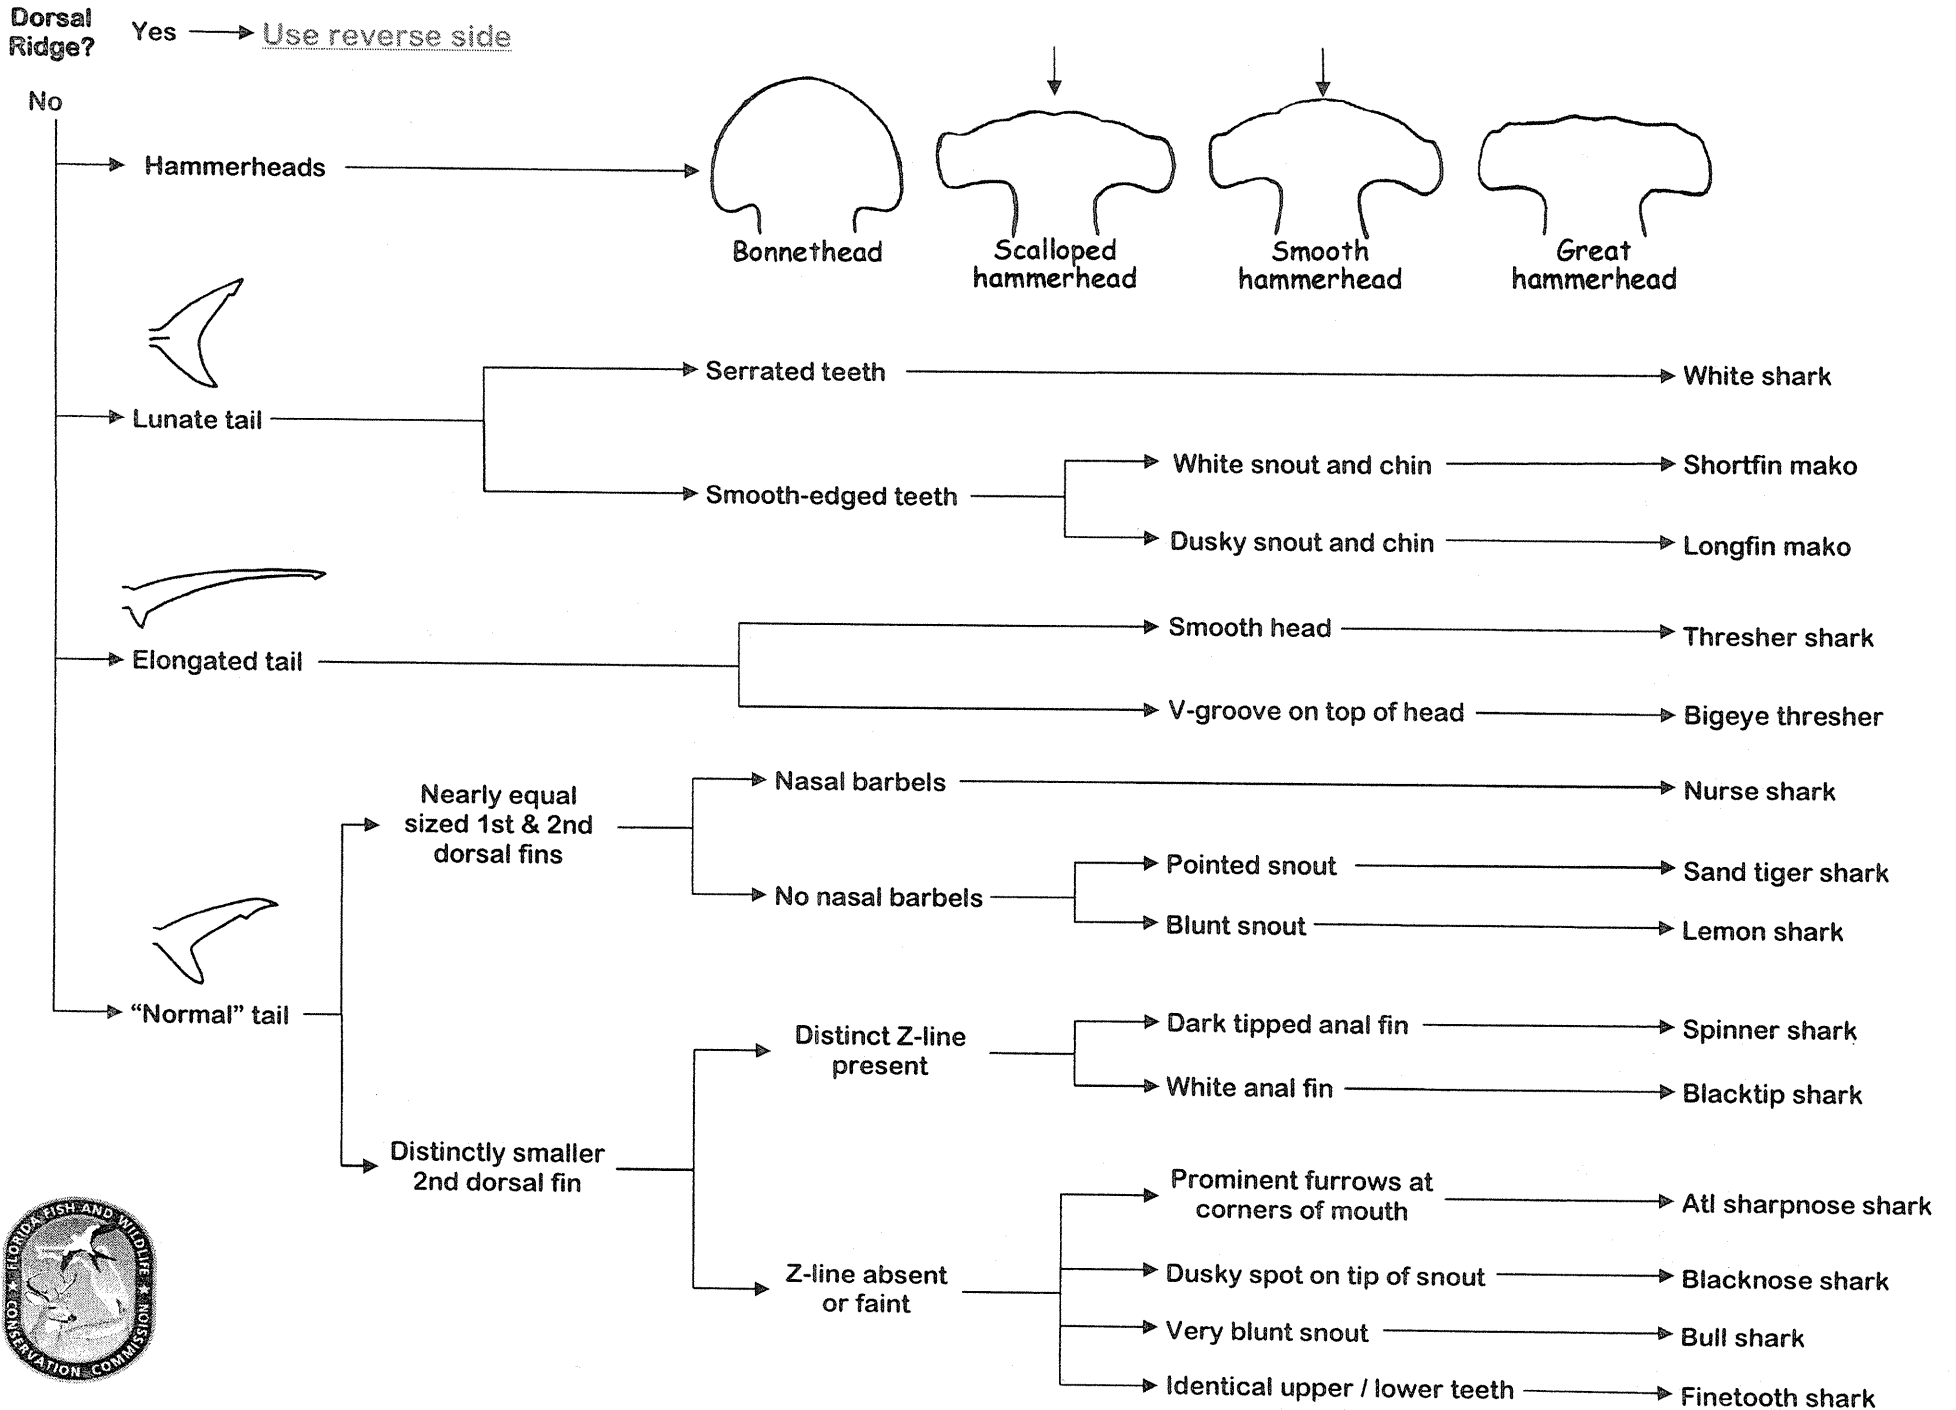

FWC Guide to the HMS Sharks of Florida

FWC Guide to the HMS Sharks of Florida

Dorsal Ridge?

No → Use reverse side

Yes

White mottling on tips of dorsal fins and pectoral fins

→ Oceanic whitetip

Striped body

→ Tiger shark

Dorsal fin origin over pectoral fin insertion

→ Sandbar shark

Dorsal fin origin over pectoral fin inner margin

Broad upper teeth

Origin of 2nd dorsal fin forward of origin of anal fin

→ Bignose shark

Origin of 2nd dorsal fin over origin of anal fin

→ Dusky shark

Narrow upper teeth

Pointed snout, green eyes

→ Night shark

Rounded snout, Gray eyes

→ Caribbean reef shark

Dorsal fin origin behind pectoral fin corner

→ Silky shark